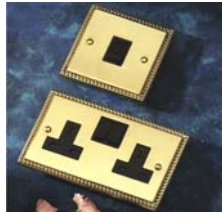

QUALITY ELECTRICAL WIRING ACCESSORIES **Heritage Brass**

Victorian

Georgian

Victorian

Satin Chrome

Polished Chrome

2 WAY PUSH ON/OFF DIMMER SWITCHES				
	Georgian	Victorian	Satin Chrome	Polished Chrome
1 gang dimmer (250 watts)	G971/250	V971/250	BC971/250	CR971/250
1 gang dimmer (400 watts)	G971/400	V971/400	BC971/400	CR971/400
2 gang dimmer (250 watts)	G972/250	V972/250	BC972/250	CR972/250
2 gang dimmer (400 watts)	G972/400	V972/400	BC972/400	CR972/400
3 gang dimmer (250 watts)	G973/250	V973/250	BC973/250	CR973/250
3 gang dimmer (400 watts)	G973/400	V973/400	BC973/400	CR973/400
4 gang dimmer (250 watts)	G974/250	V974/250	BC974/250	CR974/250
4 gang dimmer (400 watts)	G974/400	V974/400	BC974/400	CR974/400

6A ROCKER SWITCHES	Code	Code	Code	Code
Single section blank plate	G931	V931	BC931	CR931
Double section blank plate	G932	V932	BC932	CR932

6A ROCKER SWITCHES	Code	Code	Code	Code
20A switch with white rocker	G997W	V997W	BC997W	CR997W
20A switch with brown rocker	G997BN	V997BN	BC997BN	CR997BN
20A switch with neon white rocker	G998W	V998W	BC998W	CR998W
20A switch with neon brown rocker	G998BN	V998BN	BC998BN	CR998BN
50A switch with neon white rocker (twin plate)	G961W	V961W	BC961W	CR961W
50A switch with neon white rocker (twin plate)	G961BN	V961BN	BC961BN	CR961BN
45A switch with white rocker (single plate)	G963W	V963W	BC963W	CR963W
45A switch with brown rocker (single plate)	G963BN	V963BN	BC963BN	CR963BN
45A cooker unit with 13A socket white insert	G962W	V962W	BC962W	CR962W
45A cooker unit with 13A socket brown insert	G962BN	V962BN	BC962BN	CR962BN