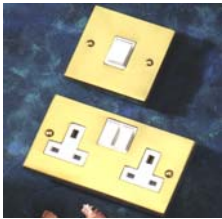

QUALITY ELECTRICAL WIRING ACCESSORIES **Heritage Brass**

Georgian