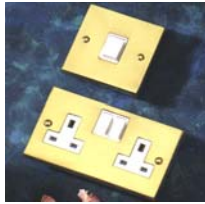

QUALITY ELECTRICAL WIRING ACCESSORIES **Heritage Brass**

Georgian

Victorian

Satin Chrome

Polished Chrome

6A ROCKER SWITCHES	Code	Code	Code	Code
1 gang 2 way switch white rocker	G991W	V991W	BC991W	CR991W
1 gang 2 way switch brown rocker	G991BN	V991BN	BC991BN	CR991BN
2 gang 2 way switch white rocker	G992W	V992W	BC992W	CR992W
2 gang 2 way switch brown rocker	G992BN	V992BN	BC992BN	CR992BN
3 gang 2 way switch white rocker	G993W	V993W	BC993W	CR993W
3 gang 2 way switch brown rocker	G993BN	V993BN	BC993BN	CR993BN
4 gang 2 way switch white rocker	G994W	V994W	BC994W	CR994W
4 gang 2 way switch brown rocker	G994BN	V994BN	BC994BN	CR994BN
1 gang intermed. switch white rocker	G995W	V995W	BC995W	CR995W
1 gang intermed. switch brown rocker	G995BN	V995BN	BC995BN	CR995BN

13A SWITCHED SOCKETS				
Single 13A socket white insert	G940W	V940W	BC940W	CR940W
Single 13A socket brown insert	G940BN	V940BN	BC940BN	CR940BN
Double 13A socket white insert	G950W	V950W	BC950W	CR950W
Double 13A socket brown insert	G950BN	V950BN	BC950BN	CR950BN

13A FUSED SPUR UNITS (Connection Units)				
Unswitched with white inserts	G934W	V934W	BC934W	CR934W
Unswitched with brown inserts	G934BN	V934BN	BC934BN	CR934BN
Switched with white inserts	G935W	V935W	BC935W	CR935W
Unswitched with brown inserts	G935BN	V935BN	BC935BN	CR935BN
Switched with neon white inserts	G936W	V936W	BC936W	CR936W
Switched with neon brown inserts	G936BN	V936BN	BC936BN	CR936BN
Switched with cord outlet white insert	G937W	V937W	BC937W	CR937W
Switched with cord outlet brown insert	G937BN	V937BN	BC937BN	CR937BN
Switched with cord outlet white insert	G938W	V938W	BC938W	CR938W
Switched with cord outlet brown insert	G938BN	V938BN	BC938BN	CR938BN