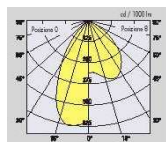

### Lighting design software

GEWISS catalogues

Lighting designs

Call 01-450 3800

Technical information

Flyers, brochures...