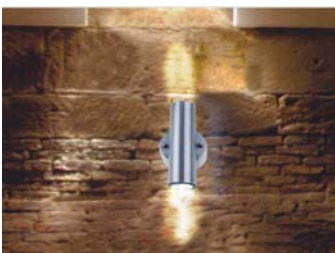

**LED Exterior Spot Light**  
WLED-901  
Blue/White LEDs  
Down Lighting  
**€12.99**

**LED Exterior Spot Light**  
WLED-902 Blue/White LEDs  
Up and Down integrated LED  
**€18.99**

**Garden Wall Light**  
WG-902C 35w GU10  
Up and Down Lighting  
**€18.99**

**LED Exterior Spot Light**  
WLED-702  
Stainless Steel  
Up and Down integrated  
LED  
**€22.99**

**LED Exterior Spot Light**  
WLED-802  
Stainless Steel  
Up and Down integrated  
LED  
**€20.99**